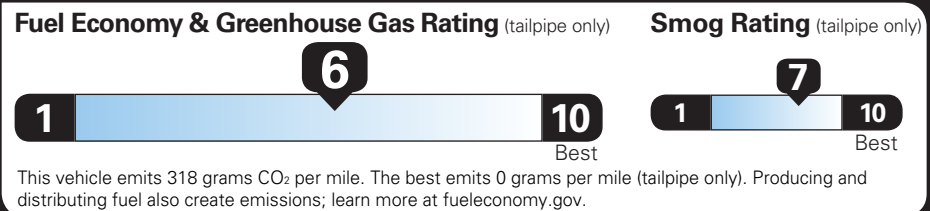

TOTAL OPTIONS	\$2,085.00
TOTAL VEHICLE & OPTIONS	\$29,585.00
DESTINATION CHARGE	1,195.00

TOTAL VEHICLE PRICE* \$30,780.00

EPA DOT Fuel Economy and Environment

Gasoline Vehicle

Fuel Economy

28 MPG combined city/hwy

26 city 31 highway

3.6 gallons per 100 miles

Small SUVs range from 16 to 120 MPG. The best vehicle rates 141 MPGe.

You save \$250 in fuel costs over 5 years compared to the average new vehicle.

Annual fuel cost \$1,450